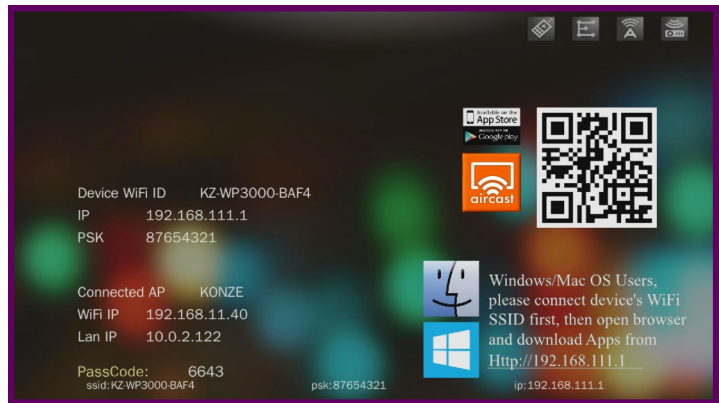

### Photo:

Can display photos from devices. Also can do marks by embedded whiteboard software.

### Camera (Real-time video streaming):

Can use camera in devices to be directly shown on the monitor or projection screen. Also can do marks by embedded whiteboard software after click PAUSE button.

### Internet :

Embedded browser to access internet (if EZ-Box is connected to LAN or Wireless AP) and directly shown on the monitor or projection screen. Also can do marks by embedded whiteboard software.