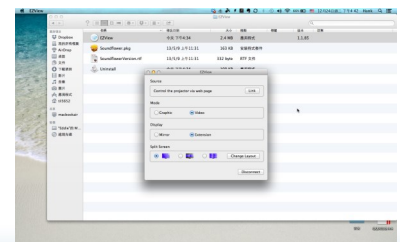

Software

Document:

MS Office, iWork, PDF files are supported. Also can do marks by embedded whiteboard software.

Photo:

Can display photos from devices. Also can do marks by embedded whiteboard software.

Camera (Real-time video streaming):

Can use camera in devices to be directly shown on the monitor or projection screen. Also can do marks by embedded whiteboard software after click PAUSE button.

Internet :

Embedded browser to access internet (if EZ-Box is connected to LAN or Wireless AP) and directly shown on the monitor or projection screen. Also can do marks by embedded whiteboard software.

Video streaming :

display video clips in devices directly

Split control :

can arrange the display mode in 1, 2, 4 screens shown on the monitor or projection screen

Dropbox: :

can access and display documents, photo, videos directly from Dropbox.

Conference Control :

Can arrange, control, and assign connected device to do presentation or report.

Mac